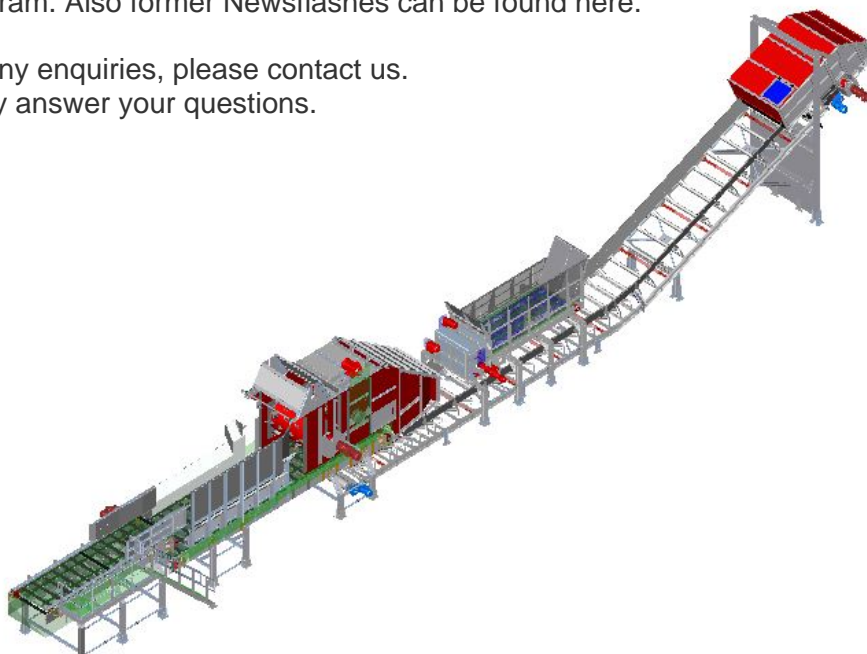

WPZ Poland straw blending line

At WPZ in Poland recently four machines were delivered. Assembled these make up a straw blending line which is fed with bales and also chicken litter and gully water is added and mixed. A new feature is a device to make sure the rigid core of the round bales is loosened sufficiently.

On our website www.hoving-holland.nl you can find information about our company and the custom made equipment from our delivery program. Also former Newsflashes can be found here.

If you have any enquiries, please contact us. We will gladly answer your questions.

HOVING HOLLAND Int. BV

Ohmweg 12

9503 GW

P.O. box 9

9500 AA

Stadskanaal

The Netherlands

☎ +31 (0)599 613 390

☎ +31(0)599 619 510

✉ info@hoving-holland.nl

🌐 www.hoving-holland.nl

This Newsflash is submitted to (possible) customers of Hoving Holland Int. BV periodically.

If you do not wish to receive this Newsflash, please send an E-mail to: info@hoving-holland.nl